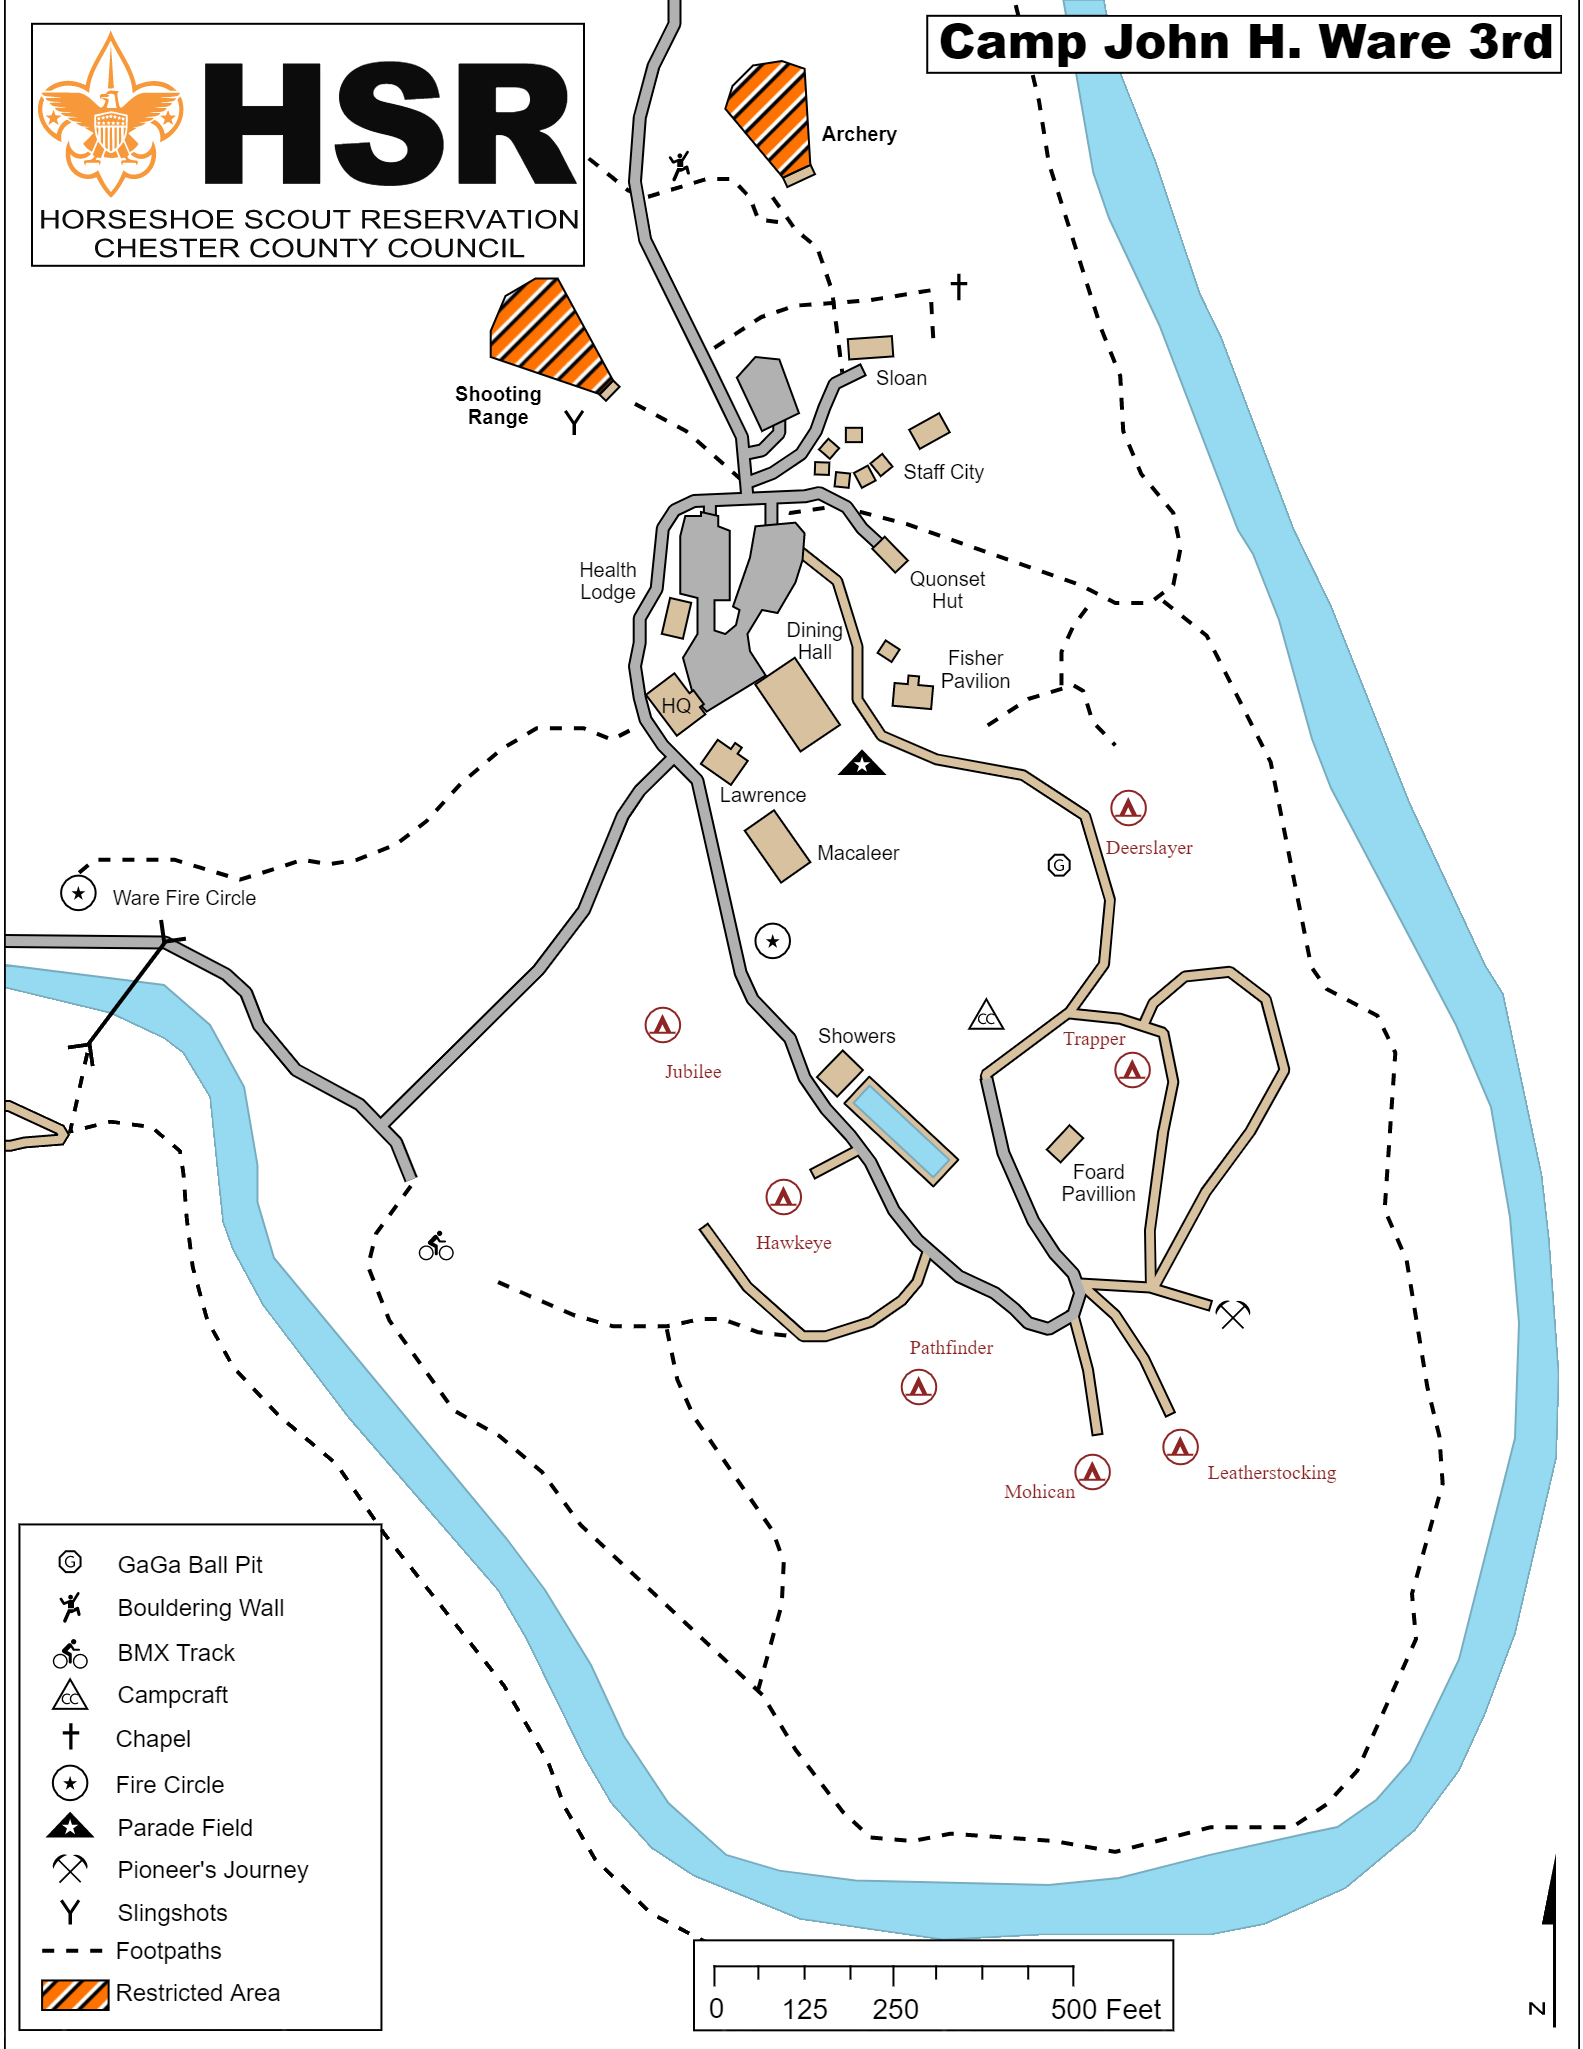

# HSR

HORSESHOE SCOUT RESERVATION  
CHESTER COUNTY COUNCIL

## Camp John H. Ware 3rd

- ⊙ GaGa Ball Pit
- 🧗 Bouldering Wall
- 🚲 BMX Track
- ⚙️ Campcraft
- † Chapel
- ★ Fire Circle
- 🏹 Parade Field
- ⚔️ Pioneer's Journey
- Y Slingshots
- - - Footpaths
- 🚫 Restricted Area